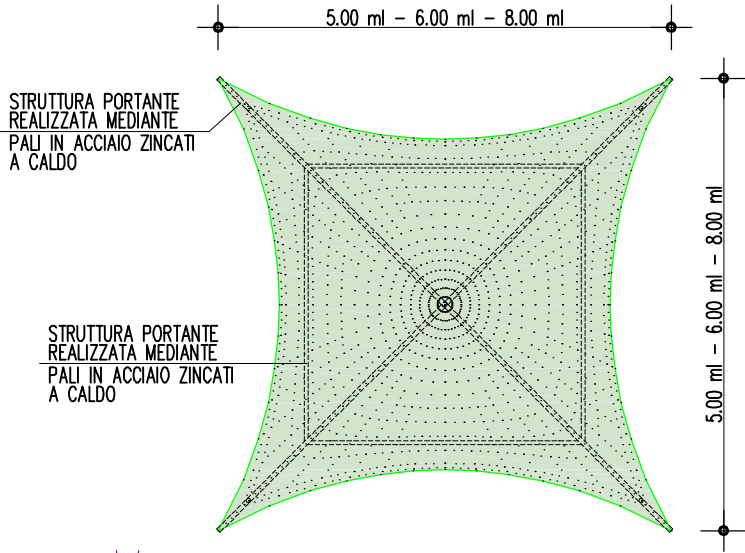

# SCHEMA IN PIANTA

VISTA DIAGONALE

A symbol for a diagonal view, consisting of a circle with several lines radiating from it, tilted at a 45-degree angle.

VISTA FRONTALE

A symbol for a frontal view, consisting of a circle with several lines radiating from it, oriented horizontally.